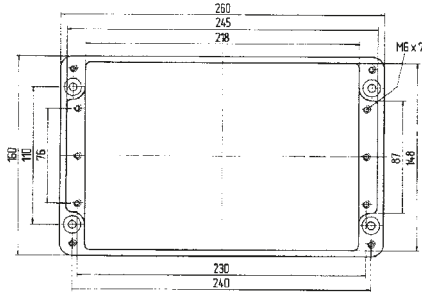

IP enclosure 07-5190-.../...

IP distribution box 07-5172-.../...

Ex enclosure 07-5180-.../...

Ex e distribution box 07-5101-.../...

Ex i distribution box 07-5102-.../...

Technical data

External dimensions: 220 x 120 x 80 mm

Weight: 1950 g

Material: aluminium, grey

Article no.: 07-51 [] -3601/2080

External dimensions: 160 x 160 x 90 mm

Weight: 1470 g

Material: aluminium, grey

Article no.: 07-51 [] -1601/6090

Dimensions (mm)

Ex i distribution box 07-5102-.../...

Technical data

External dimensions: 260 x 160 x 90 mm

Weight: 2100 g

Material: aluminium, grey

Article no.: 07-51 [] -2601/6090

External dimensions: 360 x 160 x 90 mm

Weight: 2700 g

Material: aluminium, grey

Article no.: 07-51 [] -3601/6090

External dimensions: 560 x 160 x 90 mm

Weight: 3600 g

Material: aluminium, grey

Article no.: 07-51 [] -5601/6090

External dimensions: 200 x 230 x 110 mm