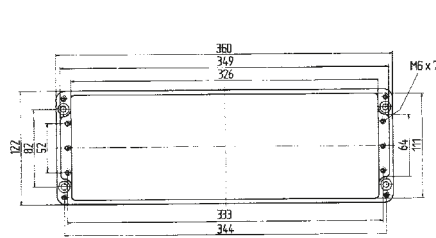

IP enclosure 07-5190-.../...

IP distribution box 07-5172-.../...

Ex enclosure 07-5180-.../...

Ex e distribution box 07-5101-.../...

Ex i distribution box 07-5102-.../...

Technical data

External dimensions: 220 x 120 x 80 mm

Weight: 1390 g

Material: aluminium, grey

Article no.: 07-51 [] -2201/2080

External dimensions: 220 x 120 x 90 mm

Weight: 1350 g

Material: aluminium, grey

Article no.: 07-51 [] -2201/2090

External dimensions: 360 x 120 x 80 mm

Weight: 1950 g

Material: aluminium, grey

Article no.: 07-51 [] -3601/2080

External dimensions: 160 x 160 x 90 mm

Weight: 1470 g

Material: aluminium, grey

Article no.: 07-51 [] -1601/6090

Dimensions (mm)

Ex i distribution box 07-5102-.../...

Technical data

External dimensions: 260 x 160 x 90 mm

Weight: 2100 g

Material: aluminium, grey

Article no.: 07-51 [] -2601/6090

External dimensions: 360 x 160 x 90 mm

Weight: 2700 g