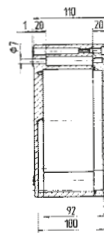

IP distribution box 07-5172-.../...

Ex enclosure 07-5180-.../...

Ex e distribution box 07-5101-.../...

Ex i distribution box 07-5102-.../...

Technical data

External dimensions: 280 x 230 x 110 mm

Weight: 2990 g

Material: aluminium, grey

Article no.: 07-51 -2802/3011

External dimensions: 330 x 230 x 110 mm

Weight: 3400 g

Material: aluminium, grey

Article no.: 07-51 -3302/3011

External dimensions: 400 x 230 x 110 mm

Weight: 4600 g

Material: aluminium, grey

Article no.: 07-51 -4002/3011

External dimensions: 600 x 230 x 110 mm

Weight: 6800 g

Material: aluminium, grey

Article no.: 07-51 -6002/3011

All dimensions are approximate measurements and subject to technical changes.

Technical data

External dimensions: 400 x 310 x 110 mm

Weight: 6600 g
Material: aluminium, grey
Article no.: 07-51 -4003/1011

External dimensions: 600 x 310 x 110 mm

Weight: 9400 g
Material: aluminium, grey
Article no.: 07-51 -6003/1011