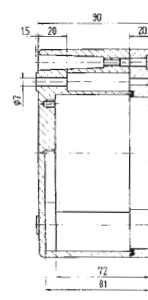

External dimensions: 122 x 120 x 90 mm

Weight: 880 g
Material: aluminium, grey
Article no.: 07-51 -1221/2090

Dimensions (mm)

The dimensions on this page apply to the following aluminium enclosure/distribution boxes:

IP enclosure 07-5190-.../...

IP distribution box 07-5172-.../...

Ex enclosure 07-5180-.../...

Ex e distribution box 07-5101-.../...

Ex i distribution box 07-5102-.../...

Technical data

External dimensions: 220 x 120 x 80 mm

Weight: 1390 g

Material: aluminium, grey

Article no.: 07-51 [] -2201/2080

External dimensions: 220 x 120 x 90 mm

Weight: 1350 g

Material: aluminium, grey

Article no.: 07-51 [] -2201/2090

External dimensions: 360 x 120 x 80 mm

Weight: 1950 g

Material: aluminium, grey

Article no.: 07-51 [] -3601/2080

External dimensions: 160 x 160 x 90 mm

Weight: 1470 g

Material: aluminium, grey

Article no.: 07-51 [] -1601/6090

Dimensions (mm)