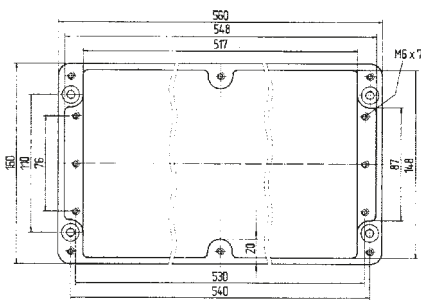

IP enclosure 07-5190-.../...

IP distribution box 07-5172-.../...

Ex enclosure 07-5180-.../...

Ex e distribution box 07-5101-.../...

Ex i distribution box 07-5102-.../...

Technical data

External dimensions: 220 x 120 x 80 mm

Ex i distribution box 07-5102-.../...

Technical data

External dimensions: 260 x 160 x 90 mm

Weight: 2100 g

Material: aluminium, grey

Article no.: 07-51 [] -2601/6090

External dimensions: 360 x 160 x 90 mm

Weight: 2700 g

Material: aluminium, grey

Article no.: 07-51 [] -3601/6090

External dimensions: 560 x 160 x 90 mm

Weight: 3600 g

Material: aluminium, grey

Article no.: 07-51 [] -5601/6090

External dimensions: 200 x 230 x 110 mm

IP distribution box 07-5172-.../...

Ex enclosure 07-5180-.../...

Ex e distribution box 07-5101-.../...

Ex i distribution box 07-5102-.../...

Technical data

External dimensions: 280 x 230 x 110 mm

Weight: 2990 g