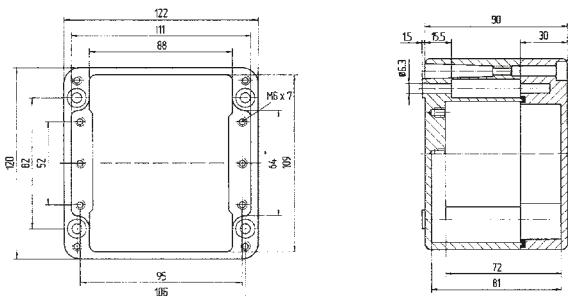

IP distribution box 07-5172-.../...
Ex e distribution box 07-5101-.../...
Ex i distribution box 07-5102-.../...

Technical data

External dimensions: 125 x 80 x 57 mm

Weight: 440 g
Material: aluminium, grey
Article no.: 07-51 -1250/8057

External dimensions: 175 x 80 x 57 mm

Weight: 510 g
Material: aluminium, grey
Article no.: 07-51 -1750/8057

External dimensions: 122 x 122 x 80 mm

Weight: 940 g
Material: aluminium, grey
Article no.: 07-51 -1221/2080

External dimensions: 122 x 120 x 90 mm

Weight: 880 g
Material: aluminium, grey
Article no.: 07-51 -1221/2090

Dimensions (mm)

The dimensions on this page apply to the following aluminium enclosure/distribution boxes:

IP enclosure 07-5190-.../...

IP distribution box 07-5172-.../...

Ex enclosure 07-5180-.../...

Ex e distribution box 07-5101-.../...

Ex i distribution box 07-5102-.../...

Technical data

External dimensions: 220 x 120 x 80 mm