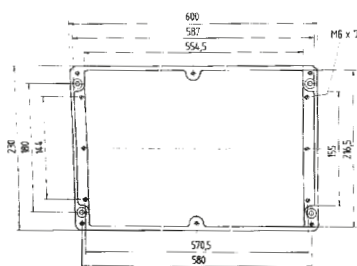

IP distribution box 07-5172-.../...

Ex enclosure 07-5180-.../...

Ex e distribution box 07-5101-.../...

Ex i distribution box 07-5102-.../...

Technical data

External dimensions: 280 x 230 x 110 mm

Weight: 2990 g

Material: aluminium, grey

Article no.: 07-51 -2802/3011

External dimensions: 330 x 230 x 110 mm

Weight: 3400 g

Material: aluminium, grey

Article no.: 07-51 -3302/3011

External dimensions: 400 x 230 x 110 mm

Weight: 4600 g

Material: aluminium, grey

Article no.: 07-51 -4002/3011

External dimensions: 600 x 230 x 110 mm

Weight: 6800 g

Material: aluminium, grey

Article no.: 07-51 -6002/3011

All dimensions are approximate measurements and subject to technical changes.

Technical data

External dimensions: 400 x 310 x 110 mm

Weight: 6600 g
Material: aluminium, grey
Article no.: 07-51 -4003/1011

External dimensions: 600 x 310 x 110 mm

Weight: 9400 g
Material: aluminium, grey
Article no.: 07-51 -6003/1011