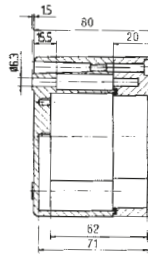

IP distribution box 07-5172-.../...
Ex e distribution box 07-5101-.../...
Ex i distribution box 07-5102-.../...

Technical data

External dimensions: 125 x 80 x 57 mm

Weight: 440 g
Material: aluminium, grey
Article no.: 07-51 -1250/8057

External dimensions: 175 x 80 x 57 mm

Weight: 510 g
Material: aluminium, grey
Article no.: 07-51 -1750/8057

External dimensions: 122 x 122 x 80 mm

Weight: 940 g
Material: aluminium, grey
Article no.: 07-51 -1221/2080

External dimensions: 122 x 120 x 90 mm

Weight: 880 g
Material: aluminium, grey
Article no.: 07-51 -1221/2090

Dimensions (mm)

The dimensions on this page apply to the following aluminium enclosure/distribution boxes:

IP enclosure 07-5190-.../...

IP distribution box 07-5172-.../...

Ex enclosure 07-5180-.../...

Ex e distribution box 07-5101-.../...

Ex i distribution box 07-5102-.../...

Technical data

External dimensions: 220 x 120 x 80 mm