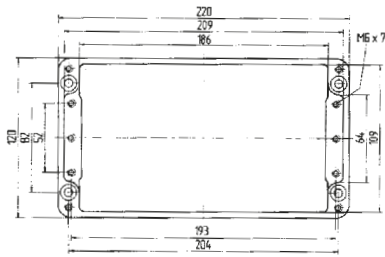

IP distribution box 07-5172-.../...
Ex e distribution box 07-5101-.../...
Ex i distribution box 07-5102-.../...

Technical data

External dimensions: 125 x 80 x 57 mm

Weight: 440 g
Material: aluminium, grey
Article no.: 07-51 -1250/8057

External dimensions: 175 x 80 x 57 mm

Weight: 510 g
Material: aluminium, grey
Article no.: 07-51 -1750/8057

External dimensions: 122 x 122 x 80 mm

Weight: 940 g
Material: aluminium, grey
Article no.: 07-51 -1221/2080

External dimensions: 122 x 120 x 90 mm

Weight: 880 g
Material: aluminium, grey
Article no.: 07-51 -1221/2090

Dimensions (mm)

The dimensions on this page apply to the following aluminium enclosure/distribution boxes:

IP enclosure 07-5190-.../...

IP distribution box 07-5172-.../...

Ex enclosure 07-5180-.../...

Ex e distribution box 07-5101-.../...

Ex i distribution box 07-5102-.../...

Technical data

External dimensions: 220 x 120 x 80 mm