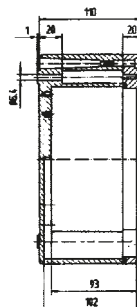

Ex i distribution box 07-5102-.../...

Technical data

External dimensions: 260 x 160 x 90 mm

Weight: 2100 g

Material: aluminium, grey

Article no.: 07-51 [] -2601/6090

External dimensions: 360 x 160 x 90 mm

Weight: 2700 g

Material: aluminium, grey

Article no.: 07-51 [] -3601/6090

External dimensions: 560 x 160 x 90 mm

Weight: 3600 g

Material: aluminium, grey

Article no.: 07-51 [] -5601/6090

External dimensions: 200 x 230 x 110 mm

Weight: 2450 g

Material: aluminium, grey

Article no.: 07-51 [] -2002/3011

Dimensions (mm)

The dimensions on this page apply to the following aluminium enclosure/distribution boxes:

IP enclosure 07-5190-.../...

IP distribution box 07-5172-.../...

Ex enclosure 07-5180-.../...

Ex e distribution box 07-5101-.../...

Ex i distribution box 07-5102-.../...

Technical data

External dimensions: 280 x 230 x 110 mm

Weight: 2990 g