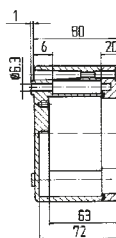

External dimensions: 122 x 120 x 90 mm

Weight: 880 g
Material: aluminium, grey
Article no.: 07-51 -1221/2090

Dimensions (mm)

The dimensions on this page apply to the following aluminium enclosure/distribution boxes:

IP enclosure 07-5190-.../...

IP distribution box 07-5172-.../...

Ex enclosure 07-5180-.../...

Ex e distribution box 07-5101-.../...

Ex i distribution box 07-5102-.../...

Technical data

External dimensions: 220 x 120 x 80 mm

Weight: 1390 g

Material: aluminium, grey

Article no.: 07-51 [] -2201/2080

External dimensions: 220 x 120 x 90 mm

Weight: 1350 g

Material: aluminium, grey

Article no.: 07-51 [] -2201/2090

External dimensions: 360 x 120 x 80 mm

Weight: 1950 g

Material: aluminium, grey

Article no.: 07-51 [] -3601/2080

External dimensions: 160 x 160 x 90 mm

Weight: 1470 g

Material: aluminium, grey

Article no.: 07-51 [] -1601/6090

Dimensions (mm)