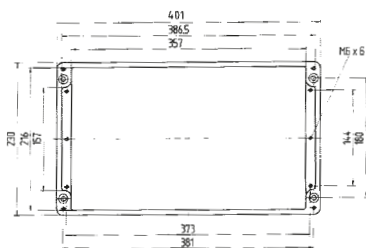

IP distribution box 07-5172-.../...

Ex enclosure 07-5180-.../...

Ex e distribution box 07-5101-.../...

Ex i distribution box 07-5102-.../...

Technical data

External dimensions: 280 x 230 x 110 mm

Weight: 2990 g

Material: aluminium, grey

Article no.: 07-51 -2802/3011

External dimensions: 330 x 230 x 110 mm

Weight: 3400 g

Material: aluminium, grey

Article no.: 07-51 -3302/3011

External dimensions: 400 x 230 x 110 mm

Weight: 4600 g

Material: aluminium, grey

Article no.: 07-51 -4002/3011

External dimensions: 600 x 230 x 110 mm

Weight: 6800 g

Material: aluminium, grey

Article no.: 07-51 -6002/3011

All dimensions are approximate measurements and subject to technical changes.

Technical data

External dimensions: 400 x 310 x 110 mm

Weight: 6600 g
Material: aluminium, grey
Article no.: 07-51 -4003/1011

External dimensions: 600 x 310 x 110 mm

Weight: 9400 g
Material: aluminium, grey
Article no.: 07-51 -6003/1011