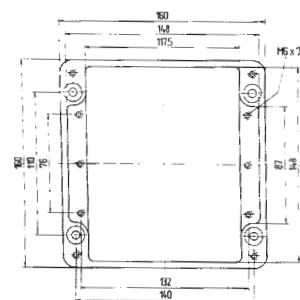

IP enclosure 07-5190-.../...

IP distribution box 07-5172-.../...

Ex enclosure 07-5180-.../...

Ex e distribution box 07-5101-.../...

Ex i distribution box 07-5102-.../...

Technical data

External dimensions: 220 x 120 x 80 mm

Weight: 1390 g

Material: aluminium, grey

Article no.: 07-51 [] -2201/2080

External dimensions: 220 x 120 x 90 mm

Weight: 1350 g

Material: aluminium, grey

Article no.: 07-51 [] -2201/2090

External dimensions: 360 x 120 x 80 mm

Weight: 1950 g

Material: aluminium, grey

Article no.: 07-51 [] -3601/2080

External dimensions: 160 x 160 x 90 mm

Weight: 1470 g

Material: aluminium, grey

Article no.: 07-51 [] -1601/6090

Dimensions (mm)

Ex i distribution box 07-5102-.../...

Technical data

External dimensions: 260 x 160 x 90 mm

Weight: 2100 g

Material: aluminium, grey

Article no.: 07-51 [] -2601/6090

External dimensions: 360 x 160 x 90 mm

Weight: 2700 g