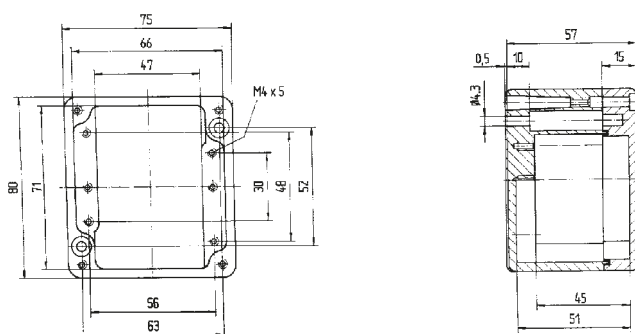

External dimensions: 75 x 80 x 57 mm

Weight: 300 g

Material: aluminium, grey

Article no.: 07-51 [ ] -0750/8057