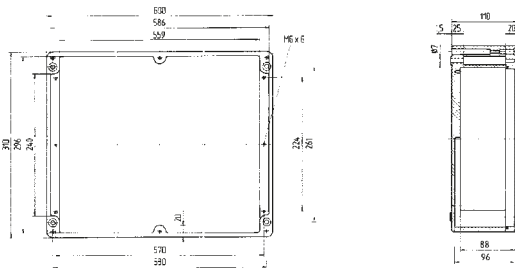

IP distribution box 07-5172-.../...

Ex enclosure 07-5180-.../...

Ex e distribution box 07-5101-.../...

Ex i distribution box 07-5102-.../...

Technical data

External dimensions: 280 x 230 x 110 mm

Weight: 2990 g

Material: aluminium, grey

Article no.: 07-51 -2802/3011

External dimensions: 330 x 230 x 110 mm

Weight: 3400 g

Material: aluminium, grey

Article no.: 07-51 -3302/3011

External dimensions: 400 x 230 x 110 mm

Weight: 4600 g

Material: aluminium, grey

Article no.: 07-51 -4002/3011

External dimensions: 600 x 230 x 110 mm

Weight: 6800 g

Material: aluminium, grey

Article no.: 07-51 -6002/3011

All dimensions are approximate measurements and subject to technical changes.

Technical data

External dimensions: 400 x 310 x 110 mm

Weight: 6600 g
Material: aluminium, grey
Article no.: 07-51 -4003/1011

External dimensions: 600 x 310 x 110 mm

Weight: 9400 g
Material: aluminium, grey
Article no.: 07-51 -6003/1011