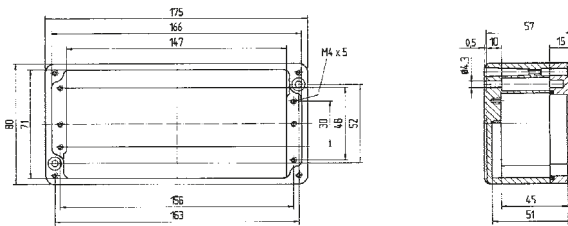

Ex i distribution box 07-5102-.../...

Technical data

External dimensions: 58 x 64 x 36 mm

Weight: 150 g

Material: aluminium, grey

Article no.: 07-51 [] -0580/6436

External dimensions: 98 x 64 x 36 mm

Weight: 250 g

Weight: 300 g

Material: aluminium, grey

Article no.: 07-51 [] -0750/8057

Dimensions (mm)

The dimensions on this page apply to the following aluminium enclosure/distribution boxes:

IP enclosure 07-5190-.../...
Ex enclosure 07-5180-.../...

IP distribution box 07-5172-.../...
Ex e distribution box 07-5101-.../...
Ex i distribution box 07-5102-.../...

Technical data

External dimensions: 125 x 80 x 57 mm

Weight: 440 g
Material: aluminium, grey
Article no.: 07-51 -1250/8057

External dimensions: 175 x 80 x 57 mm

Weight: 510 g
Material: aluminium, grey
Article no.: 07-51 -1750/8057

External dimensions: 122 x 122 x 80 mm

Weight: 940 g
Material: aluminium, grey
Article no.: 07-51 -1221/2080