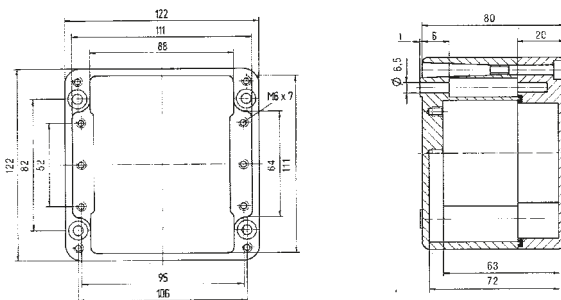

IP distribution box 07-5172-.../...
Ex e distribution box 07-5101-.../...
Ex i distribution box 07-5102-.../...

Technical data

External dimensions: 125 x 80 x 57 mm

Weight: 440 g
Material: aluminium, grey
Article no.: 07-51 -1250/8057

External dimensions: 175 x 80 x 57 mm

Weight: 510 g
Material: aluminium, grey
Article no.: 07-51 -1750/8057

External dimensions: 122 x 122 x 80 mm

Weight: 940 g
Material: aluminium, grey
Article no.: 07-51 -1221/2080

External dimensions: 122 x 120 x 90 mm

Weight: 880 g
Material: aluminium, grey
Article no.: 07-51 -1221/2090

Dimensions (mm)

The dimensions on this page apply to the following aluminium enclosure/distribution boxes:

IP enclosure 07-5190-.../...

IP distribution box 07-5172-.../...

Ex enclosure 07-5180-.../...

Ex e distribution box 07-5101-.../...

Ex i distribution box 07-5102-.../...

Technical data

External dimensions: 220 x 120 x 80 mm