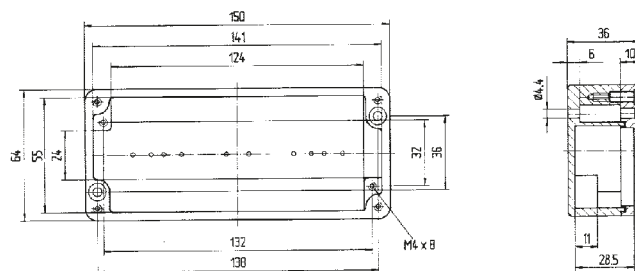

Ex i distribution box 07-5102-.../...

Technical data

External dimensions: 58 x 64 x 36 mm

Weight: 150 g

Material: aluminium, grey

Article no.: 07-51 [] -0580/6436

External dimensions: 98 x 64 x 36 mm

Weight: 250 g

Material: aluminium, grey

Article no.: 07-51 [] -0980/6436

External dimensions: 150 x 64 x 36 mm

Weight: 320 g

Material: aluminium, grey

Article no.: 07-51 [] -1500/6436

External dimensions: 75 x 80 x 57 mm

IP distribution box 07-5172-.../...
Ex e distribution box 07-5101-.../...
Ex i distribution box 07-5102-.../...

Technical data

External dimensions: 125 x 80 x 57 mm

Weight: 440 g
Material: aluminium, grey
Article no.: 07-51 -1250/8057

External dimensions: 175 x 80 x 57 mm

Weight: 510 g
Material: aluminium, grey
Article no.: 07-51 -1750/8057

External dimensions: 122 x 122 x 80 mm

Weight: 940 g
Material: aluminium, grey
Article no.: 07-51 -1221/2080