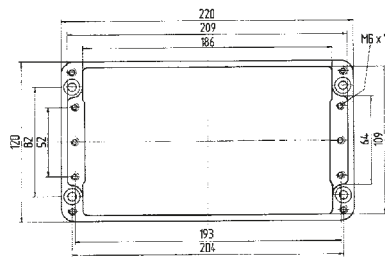

External dimensions: 175 x 80 x 57 mm

Weight: 510 g
Material: aluminium, grey
Article no.: 07-51 -1750/8057

External dimensions: 122 x 122 x 80 mm

Weight: 940 g
Material: aluminium, grey
Article no.: 07-51 -1221/2080

External dimensions: 122 x 120 x 90 mm

Weight: 880 g
Material: aluminium, grey
Article no.: 07-51 -1221/2090

Dimensions (mm)

The dimensions on this page apply to the following aluminium enclosure/distribution boxes:

IP enclosure 07-5190-.../...

IP distribution box 07-5172-.../...

Ex enclosure 07-5180-.../...

Ex e distribution box 07-5101-.../...

Ex i distribution box 07-5102-.../...

Technical data

External dimensions: 220 x 120 x 80 mm

Weight: 1390 g

Material: aluminium, grey

Article no.: 07-51 [] -2201/2080

External dimensions: 220 x 120 x 90 mm

Weight: 1350 g

Material: aluminium, grey

Article no.: 07-51 [] -2201/2090

External dimensions: 360 x 120 x 80 mm