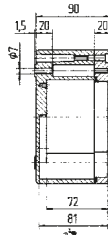

IP enclosure 07-5190-.../...

IP distribution box 07-5172-.../...

Ex enclosure 07-5180-.../...

Ex e distribution box 07-5101-.../...

Ex i distribution box 07-5102-.../...

Technical data

External dimensions: 220 x 120 x 80 mm

Weight: 1950 g

Material: aluminium, grey

Article no.: 07-51 [] -3601/2080

External dimensions: 160 x 160 x 90 mm

Weight: 1470 g

Material: aluminium, grey

Article no.: 07-51 [] -1601/6090

Dimensions (mm)

Ex i distribution box 07-5102-.../...

Technical data

External dimensions: 260 x 160 x 90 mm

Weight: 2100 g

Material: aluminium, grey

Article no.: 07-51 [] -2601/6090

External dimensions: 360 x 160 x 90 mm

Weight: 2700 g

Material: aluminium, grey

Article no.: 07-51 [] -3601/6090

External dimensions: 560 x 160 x 90 mm

Weight: 3600 g

Material: aluminium, grey

Article no.: 07-51 [] -5601/6090

External dimensions: 200 x 230 x 110 mm