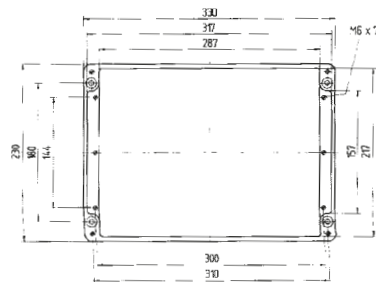

Ex i distribution box 07-5102-.../...

Technical data

External dimensions: 260 x 160 x 90 mm

Weight: 2100 g

Material: aluminium, grey

Article no.: 07-51 [] -2601/6090

External dimensions: 360 x 160 x 90 mm

Weight: 2700 g

IP distribution box 07-5172-.../...

Ex enclosure 07-5180-.../...

Ex e distribution box 07-5101-.../...

Ex i distribution box 07-5102-.../...

Technical data

External dimensions: 280 x 230 x 110 mm

Weight: 2990 g

Material: aluminium, grey

Article no.: 07-51 -2802/3011

External dimensions: 330 x 230 x 110 mm

Weight: 3400 g

Material: aluminium, grey

Article no.: 07-51 -3302/3011

External dimensions: 400 x 230 x 110 mm

Technical data

External dimensions: 400 x 310 x 110 mm

Weight: 6600 g
Material: aluminium, grey
Article no.: 07-51 -4003/1011

External dimensions: 600 x 310 x 110 mm

Weight: 9400 g
Material: aluminium, grey
Article no.: 07-51 -6003/1011