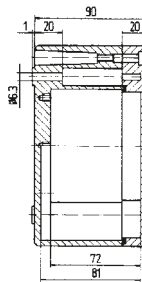

Weight: 1950 g

Material: aluminium, grey

Article no.: 07-51 [] -3601/2080

External dimensions: 160 x 160 x 90 mm

Weight: 1470 g

Material: aluminium, grey

Article no.: 07-51 [] -1601/6090

Dimensions (mm)

Ex i distribution box 07-5102-.../...

Technical data

External dimensions: 260 x 160 x 90 mm

Weight: 2100 g

Material: aluminium, grey

Article no.: 07-51 [] -2601/6090

External dimensions: 360 x 160 x 90 mm

Weight: 2700 g

Material: aluminium, grey

Article no.: 07-51 [] -3601/6090

External dimensions: 560 x 160 x 90 mm

Weight: 3600 g

Material: aluminium, grey

Article no.: 07-51 [] -5601/6090

External dimensions: 200 x 230 x 110 mm

IP distribution box 07-5172-.../...

Ex enclosure 07-5180-.../...

Ex e distribution box 07-5101-.../...

Ex i distribution box 07-5102-.../...

Technical data

External dimensions: 280 x 230 x 110 mm

Weight: 2990 g