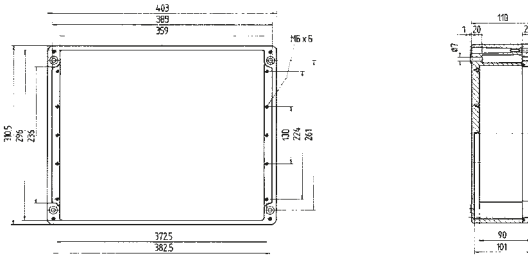

IP distribution box 07-5172-.../...

Ex enclosure 07-5180-.../...

Ex e distribution box 07-5101-.../...

Ex i distribution box 07-5102-.../...

Technical data

External dimensions: 280 x 230 x 110 mm

Weight: 2990 g

Weight: 4600 g

Material: aluminium, grey

Article no.: 07-51 -4002/3011

External dimensions: 600 x 230 x 110 mm

Weight: 6800 g

Material: aluminium, grey

Article no.: 07-51 -6002/3011

All dimensions are approximate measurements and subject to technical changes.

Dimensions (mm)

The dimensions on this page apply to the following aluminium enclosure/distribution boxes:

IP enclosure 07-5190-.../...
Ex enclosure 07-5180-.../...

IP distribution box 07-5172-.../...
Ex e distribution box 07-5101-.../...
Ex i distribution box 07-5102-.../...

Technical data

External dimensions: 400 x 310 x 110 mm

Weight: 6600 g
Material: aluminium, grey
Article no.: 07-51 -4003/1011

External dimensions: 600 x 310 x 110 mm

Weight: 9400 g
Material: aluminium, grey
Article no.: 07-51 -6003/1011