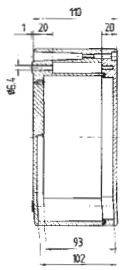

Material: aluminium, grey

Article no.: 07-51 [] -3601/6090

External dimensions: 560 x 160 x 90 mm

Weight: 3600 g

Material: aluminium, grey

Article no.: 07-51 [] -5601/6090

External dimensions: 200 x 230 x 110 mm

IP distribution box 07-5172-.../...

Ex enclosure 07-5180-.../...

Ex e distribution box 07-5101-.../...

Ex i distribution box 07-5102-.../...

Technical data

External dimensions: 280 x 230 x 110 mm

Weight: 2990 g

Material: aluminium, grey

Article no.: 07-51 -2802/3011

External dimensions: 330 x 230 x 110 mm

Weight: 3400 g

Material: aluminium, grey

Article no.: 07-51 -3302/3011

External dimensions: 400 x 230 x 110 mm

Weight: 4600 g

Material: aluminium, grey

Article no.: 07-51 -4002/3011

External dimensions: 600 x 230 x 110 mm

Weight: 6800 g

Material: aluminium, grey

Article no.: 07-51 -6002/3011

All dimensions are approximate measurements and subject to technical changes.