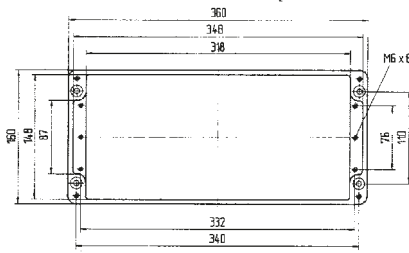

IP enclosure 07-5190-.../...

IP distribution box 07-5172-.../...

Ex enclosure 07-5180-.../...

Ex e distribution box 07-5101-.../...

Ex i distribution box 07-5102-.../...

Technical data

External dimensions: 220 x 120 x 80 mm

Ex i distribution box 07-5102-.../...

Technical data

External dimensions: 260 x 160 x 90 mm

Weight: 2100 g

Material: aluminium, grey

Article no.: 07-51 [] -2601/6090

External dimensions: 360 x 160 x 90 mm

Weight: 2700 g

Material: aluminium, grey

Article no.: 07-51 [] -3601/6090

External dimensions: 560 x 160 x 90 mm

Weight: 3600 g

Material: aluminium, grey

Article no.: 07-51 [] -5601/6090

External dimensions: 200 x 230 x 110 mm

IP distribution box 07-5172-.../...

Ex enclosure 07-5180-.../...

Ex e distribution box 07-5101-.../...

Ex i distribution box 07-5102-.../...

Technical data

External dimensions: 280 x 230 x 110 mm

Weight: 2990 g