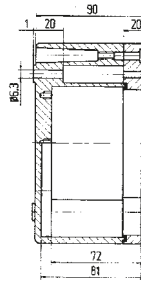

Weight: 1390 g

Material: aluminium, grey

Article no.: 07-51 [] -2201/2080

External dimensions: 220 x 120 x 90 mm

Weight: 1350 g

Material: aluminium, grey

Article no.: 07-51 [] -2201/2090

External dimensions: 360 x 120 x 80 mm

Weight: 1950 g

Material: aluminium, grey

Article no.: 07-51 [] -3601/2080

External dimensions: 160 x 160 x 90 mm

Weight: 1470 g

Material: aluminium, grey

Article no.: 07-51 [] -1601/6090

Dimensions (mm)

Ex i distribution box 07-5102-.../...

Technical data

External dimensions: 260 x 160 x 90 mm

Weight: 2100 g

Material: aluminium, grey

Article no.: 07-51 [] -2601/6090

External dimensions: 360 x 160 x 90 mm

Weight: 2700 g

Material: aluminium, grey

Article no.: 07-51 [] -3601/6090

External dimensions: 560 x 160 x 90 mm

Weight: 3600 g

Material: aluminium, grey

Article no.: 07-51 [] -5601/6090

External dimensions: 200 x 230 x 110 mm