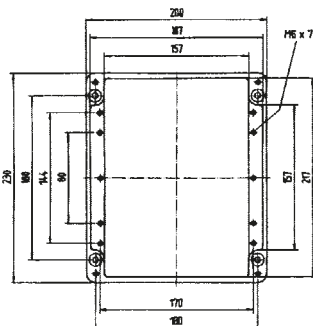

Ex i distribution box 07-5102-.../...

Technical data

External dimensions: 260 x 160 x 90 mm

Weight: 2100 g

Material: aluminium, grey

Article no.: 07-51 [] -2601/6090

External dimensions: 360 x 160 x 90 mm

Weight: 2700 g

Material: aluminium, grey

Article no.: 07-51 [] -3601/6090

External dimensions: 560 x 160 x 90 mm

Weight: 3600 g

Material: aluminium, grey

Article no.: 07-51 [] -5601/6090

External dimensions: 200 x 230 x 110 mm

Weight: 2450 g

Material: aluminium, grey

Article no.: 07-51 [] -2002/3011

Dimensions (mm)

The dimensions on this page apply to the following aluminium enclosure/distribution boxes:

IP enclosure 07-5190-.../...

IP distribution box 07-5172-.../...

Ex enclosure 07-5180-.../...

Ex e distribution box 07-5101-.../...

Ex i distribution box 07-5102-.../...

Technical data

External dimensions: 280 x 230 x 110 mm

Weight: 2990 g