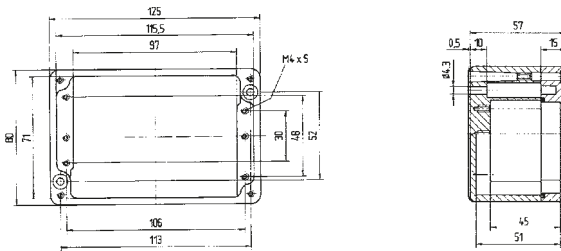

Ex i distribution box 07-5102-.../...

Technical data

External dimensions: 58 x 64 x 36 mm

Weight: 150 g

Material: aluminium, grey

Article no.: 07-51 [] -0580/6436

External dimensions: 98 x 64 x 36 mm

Weight: 250 g

Material: aluminium, grey

Article no.: 07-51 [] -0980/6436

External dimensions: 150 x 64 x 36 mm

Weight: 320 g

Material: aluminium, grey

Article no.: 07-51 [] -1500/6436

External dimensions: 75 x 80 x 57 mm

IP distribution box 07-5172-.../...
Ex e distribution box 07-5101-.../...
Ex i distribution box 07-5102-.../...

Technical data

External dimensions: 125 x 80 x 57 mm

Weight: 440 g
Material: aluminium, grey
Article no.: 07-51 -1250/8057

External dimensions: 175 x 80 x 57 mm

Weight: 510 g
Material: aluminium, grey
Article no.: 07-51 -1750/8057

External dimensions: 122 x 122 x 80 mm

Weight: 940 g
Material: aluminium, grey
Article no.: 07-51 -1221/2080