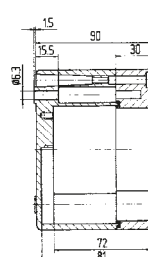

External dimensions: 175 x 80 x 57 mm

Weight: 510 g
Material: aluminium, grey
Article no.: 07-51 -1750/8057

External dimensions: 122 x 122 x 80 mm

Weight: 940 g
Material: aluminium, grey
Article no.: 07-51 -1221/2080

External dimensions: 122 x 120 x 90 mm

Weight: 880 g
Material: aluminium, grey
Article no.: 07-51 -1221/2090

Dimensions (mm)

The dimensions on this page apply to the following aluminium enclosure/distribution boxes:

IP enclosure 07-5190-.../...

IP distribution box 07-5172-.../...

Ex enclosure 07-5180-.../...

Ex e distribution box 07-5101-.../...

Ex i distribution box 07-5102-.../...

Technical data

External dimensions: 220 x 120 x 80 mm

Weight: 1390 g

Material: aluminium, grey

Article no.: 07-51 [] -2201/2080

External dimensions: 220 x 120 x 90 mm

Weight: 1350 g

Material: aluminium, grey

Article no.: 07-51 [] -2201/2090

External dimensions: 360 x 120 x 80 mm