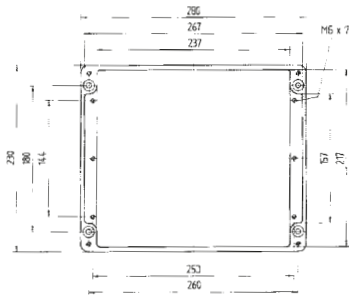

Ex i distribution box 07-5102-.../...

Technical data

External dimensions: 260 x 160 x 90 mm

Weight: 2100 g

Material: aluminium, grey

Article no.: 07-51 [] -2601/6090

External dimensions: 360 x 160 x 90 mm

Weight: 2700 g

Material: aluminium, grey

Article no.: 07-51 [] -3601/6090

External dimensions: 560 x 160 x 90 mm

Weight: 3600 g

Material: aluminium, grey

Article no.: 07-51 [] -5601/6090

External dimensions: 200 x 230 x 110 mm

Weight: 2450 g

Material: aluminium, grey

Article no.: 07-51 [] -2002/3011

Dimensions (mm)

The dimensions on this page apply to the following aluminium enclosure/distribution boxes:

IP enclosure 07-5190-.../...

IP distribution box 07-5172-.../...

Ex enclosure 07-5180-.../...

Ex e distribution box 07-5101-.../...

Ex i distribution box 07-5102-.../...

Technical data

External dimensions: 280 x 230 x 110 mm

Weight: 2990 g