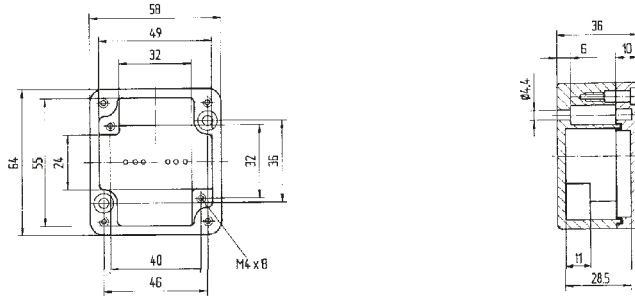

Ex i distribution box 07-5102-.../...

Technical data

External dimensions: 58 x 64 x 36 mm

Weight: 150 g

Material: aluminium, grey

Article no.: 07-51 [] -0580/6436

External dimensions: 98 x 64 x 36 mm

Weight: 250 g

Material: aluminium, grey

Article no.: 07-51 [] -0980/6436

External dimensions: 150 x 64 x 36 mm

Weight: 320 g

Material: aluminium, grey

Article no.: 07-51 [] -1500/6436

External dimensions: 75 x 80 x 57 mm

IP distribution box 07-5172-.../...
Ex e distribution box 07-5101-.../...
Ex i distribution box 07-5102-.../...

Technical data

External dimensions: 125 x 80 x 57 mm

Weight: 440 g
Material: aluminium, grey
Article no.: 07-51 -1250/8057

External dimensions: 175 x 80 x 57 mm

Weight: 510 g
Material: aluminium, grey
Article no.: 07-51 -1750/8057

External dimensions: 122 x 122 x 80 mm

Weight: 940 g
Material: aluminium, grey
Article no.: 07-51 -1221/2080